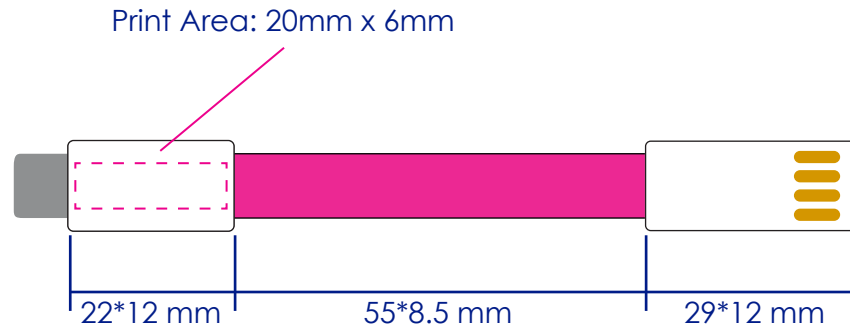

Approval Proof

Print Colours

Keyring Colour

2in1 Charging Cable Keyring
Pink
Branding Method: Pad Printed

Fitment

Terms & Conditions

It is the clients responsibility to check the above artwork has been produced correctly by our factory to suit the manufacturing process. Whilst every effort has been made to copy the artwork provided, certain pantones have a tolerance of -10% +10% colour variation. Please note colours can vary from monitor so always check the pantone. Any correction/amendments after Moulds/Screens have been created will result in a new Mould/Screen being required and charged. By signing off acceptance you have agreed to proceed and such no errors or omissions can be accepted or highlighted once the goods have been delivered.